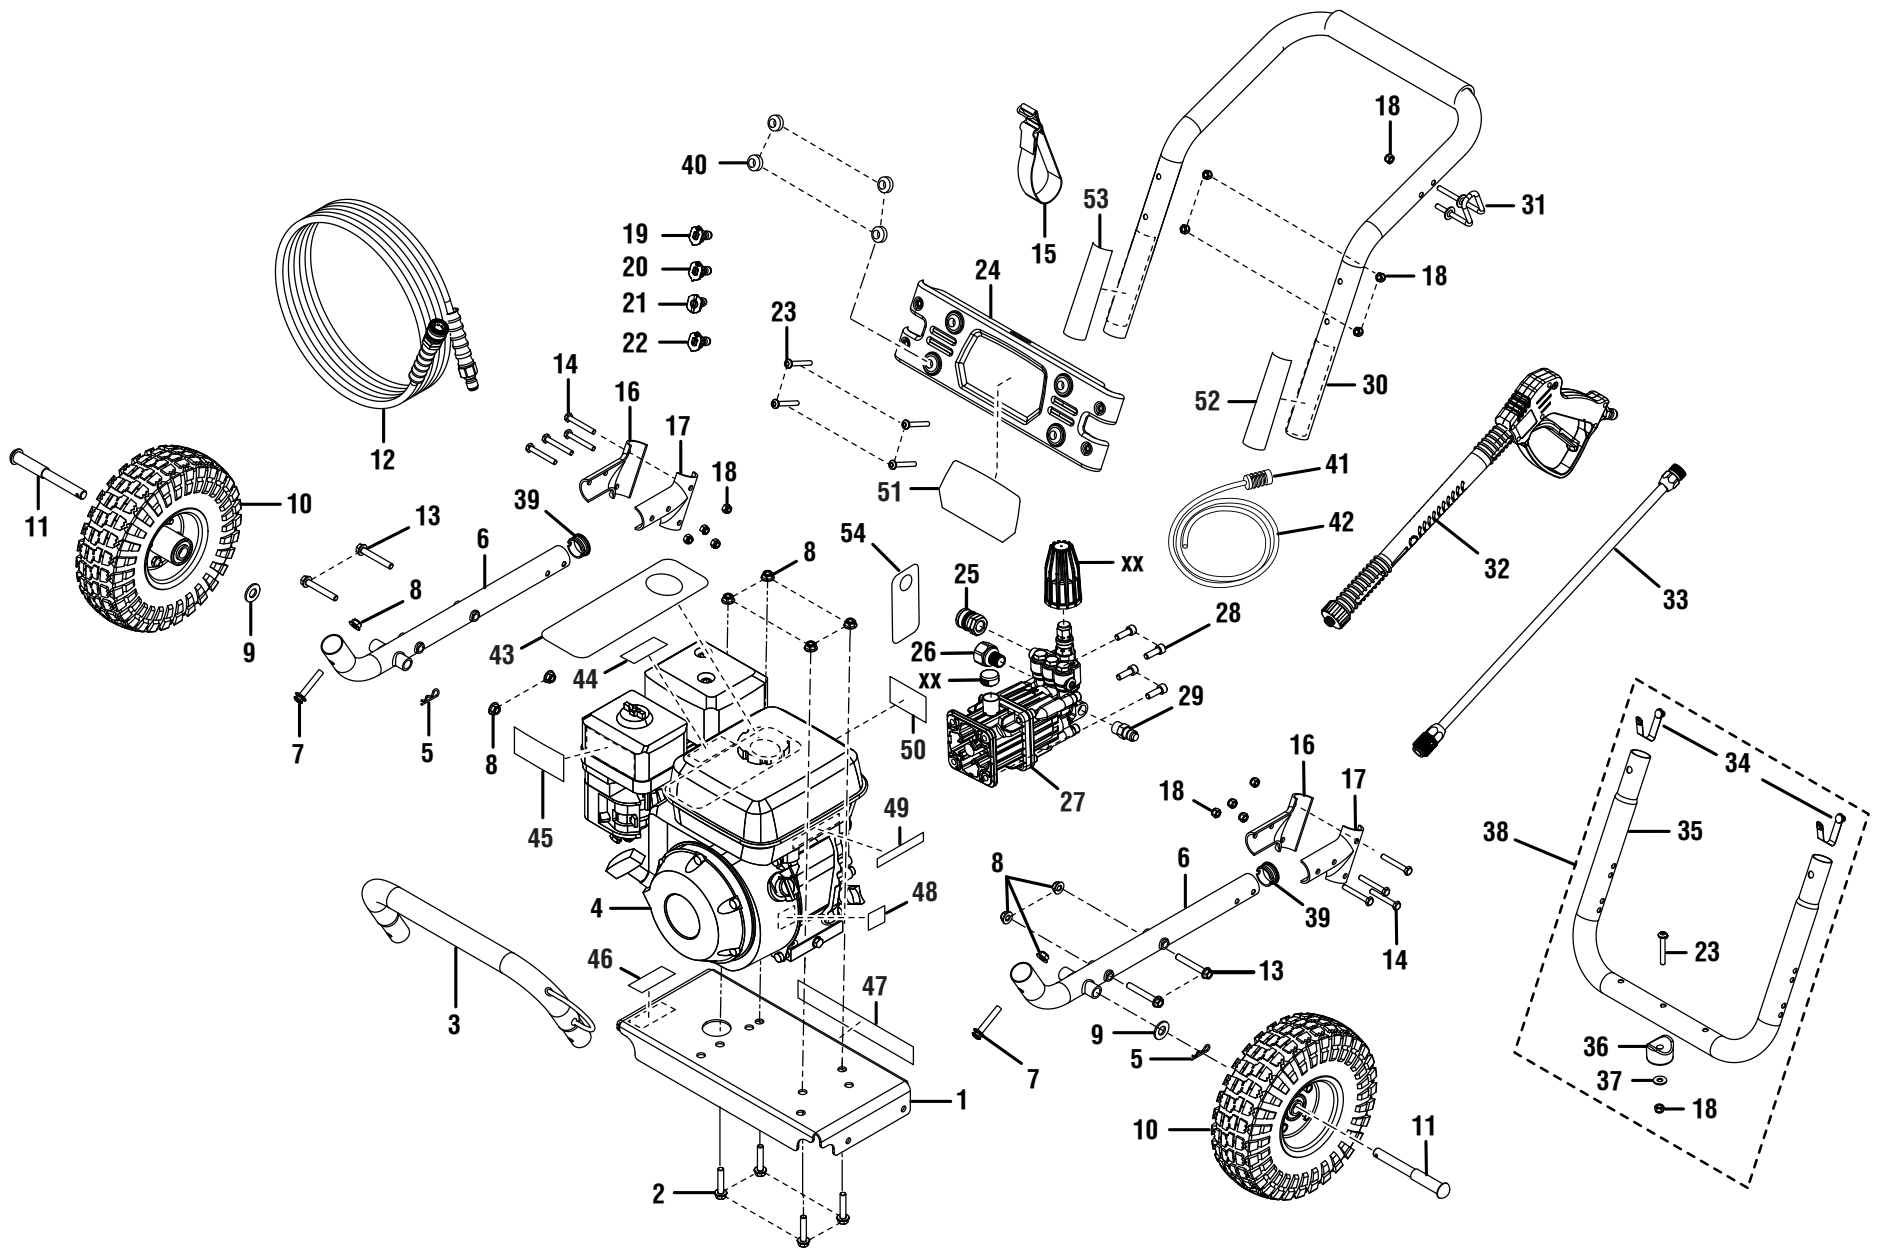

HOMELITE PRESSURE WASHER — MODEL NO. HL80923

The model number will be found on a plate attached to frame. Always mention the model number in all correspondence regarding your **PRESSURE WASHER** or when ordering replacement parts.

PARTS LIST

KEY NO.	PART NUMBER	DESCRIPTION	QTY.	KEY NO.	PART NUMBER	DESCRIPTION	QTY.
1	638662010	Engine Plate.....	1	32	308760010	Trigger Handle Assembly.....	1
2	661505005	Bolt (M8 x 36 mm, Flange Hd.).....	4	33	308494004	Wand.....	1
3	308659011	Front Frame	1	34	308421001	Spring Clip Assembly	2
4	NOTE A	Engine (Honda GX200)	1	35	638546002	Rear Frame	1
5	678146004	Hitch Pin	2	36	570554002	Wear Pad	1
6	308582018	Main Frame Assembly	2	37	638128004	Washer (1/4 in.).....	1
7	661505004	Bolt (M8 x 45 mm, Flange Hd.).....	2	38	310774002	Rear Tube Assembly.....	1
8	678774001	Lock Nut (M8 x 1-1/4 in.).....	10	39	518932001	Handle Tube Cap.....	2
9	638275002	Washer (1/2 in.).....	2	40	561383004	Rubber Grommets	4
10	308451012	Wheel (10 in. x 13 in.)	2	41	518391001	Chemical Siphon Filter	1
11	620599008	Axle.....	2	42	561399003	Chemical Siphon Tube.....	1
12	308835021	High Pressure Hose (30 ft.).....	1	43	940917038	Hang Tag (Oil)	1
13	660962001	Bolt w/Washer (M8 x 55 mm, Hex Hd.)	4	44	940778007	Hot Muffler Label	1
14	660869005	Bolt (1/4 x 52 mm, Hex Hd.)	8	45	940779027	Performance Label (Air Box).....	1
15	310801001	Hose Storage Strap (Velcro)	1	46	940707028	Warning Label.....	1
16	638577001	Handle Bracket (Left).....	2	47	940599021	Data Label	1
17	638578001	Handle Bracket (Right).....	2	48	940654088	UL Fire Warning Label	1
18	678016006	Lock Nut (1/4-20).....	14	49	940708007	Low Oil Label.....	1
19	308697017	0 Degree Nozzle	1	50	940608006	Honda Logo.....	1
20	308699017	25 Degree Nozzle	1	51	940779018	Performance Label (Upper Accessory).....	1
21	308706006	Soap Nozzle	1	52	940617063	Engine Quick Start Label	1
22	308700017	40 Degree Nozzle	1	53	940617049	Quick Start Pump Label	1
23	661501001	Screw (1/4-20 x 2 in., T30, Torx Hd.).....	5	54	940716003	Vent Cap Hang Tag.....	1
24	310673008	Hose and Nozzle Holder Assembly (Incl. Key Nos. 40 & 51)	1	55	518683002	Pressure Adjustment Knob.....	1
25	308661004	Quick Disconnect (3/8 in.)	1	56	521549001	Vent Cap.....	1
26	308405002	Adaptor.....	1	NOT SHOWN:			
27	308653017	Pump (Incl. Key Nos. 55-56).....	1	901606020	Power Care Oil (SAE 10W 30).....	1	
28	660739003	Hex Bolt (5/16 x 23 mm).....	4	120900099	Pump O-Ring Kit	1	
29	678169005	Thermal Relief Valve	1	308443002	Soap Injector Kit.....	1	
30	308638015	Handle w/Grip Assembly	1	987000556	Operator's Manual.....	1	
31	308316002	Wand Holder.....	1				

NOTE A: Homelite Consumer Products, will not provide engines as replacement parts. Engines are covered through the engine manufacturer's warranty. Consult the accompanying engine manual or contact our service department for assistance.